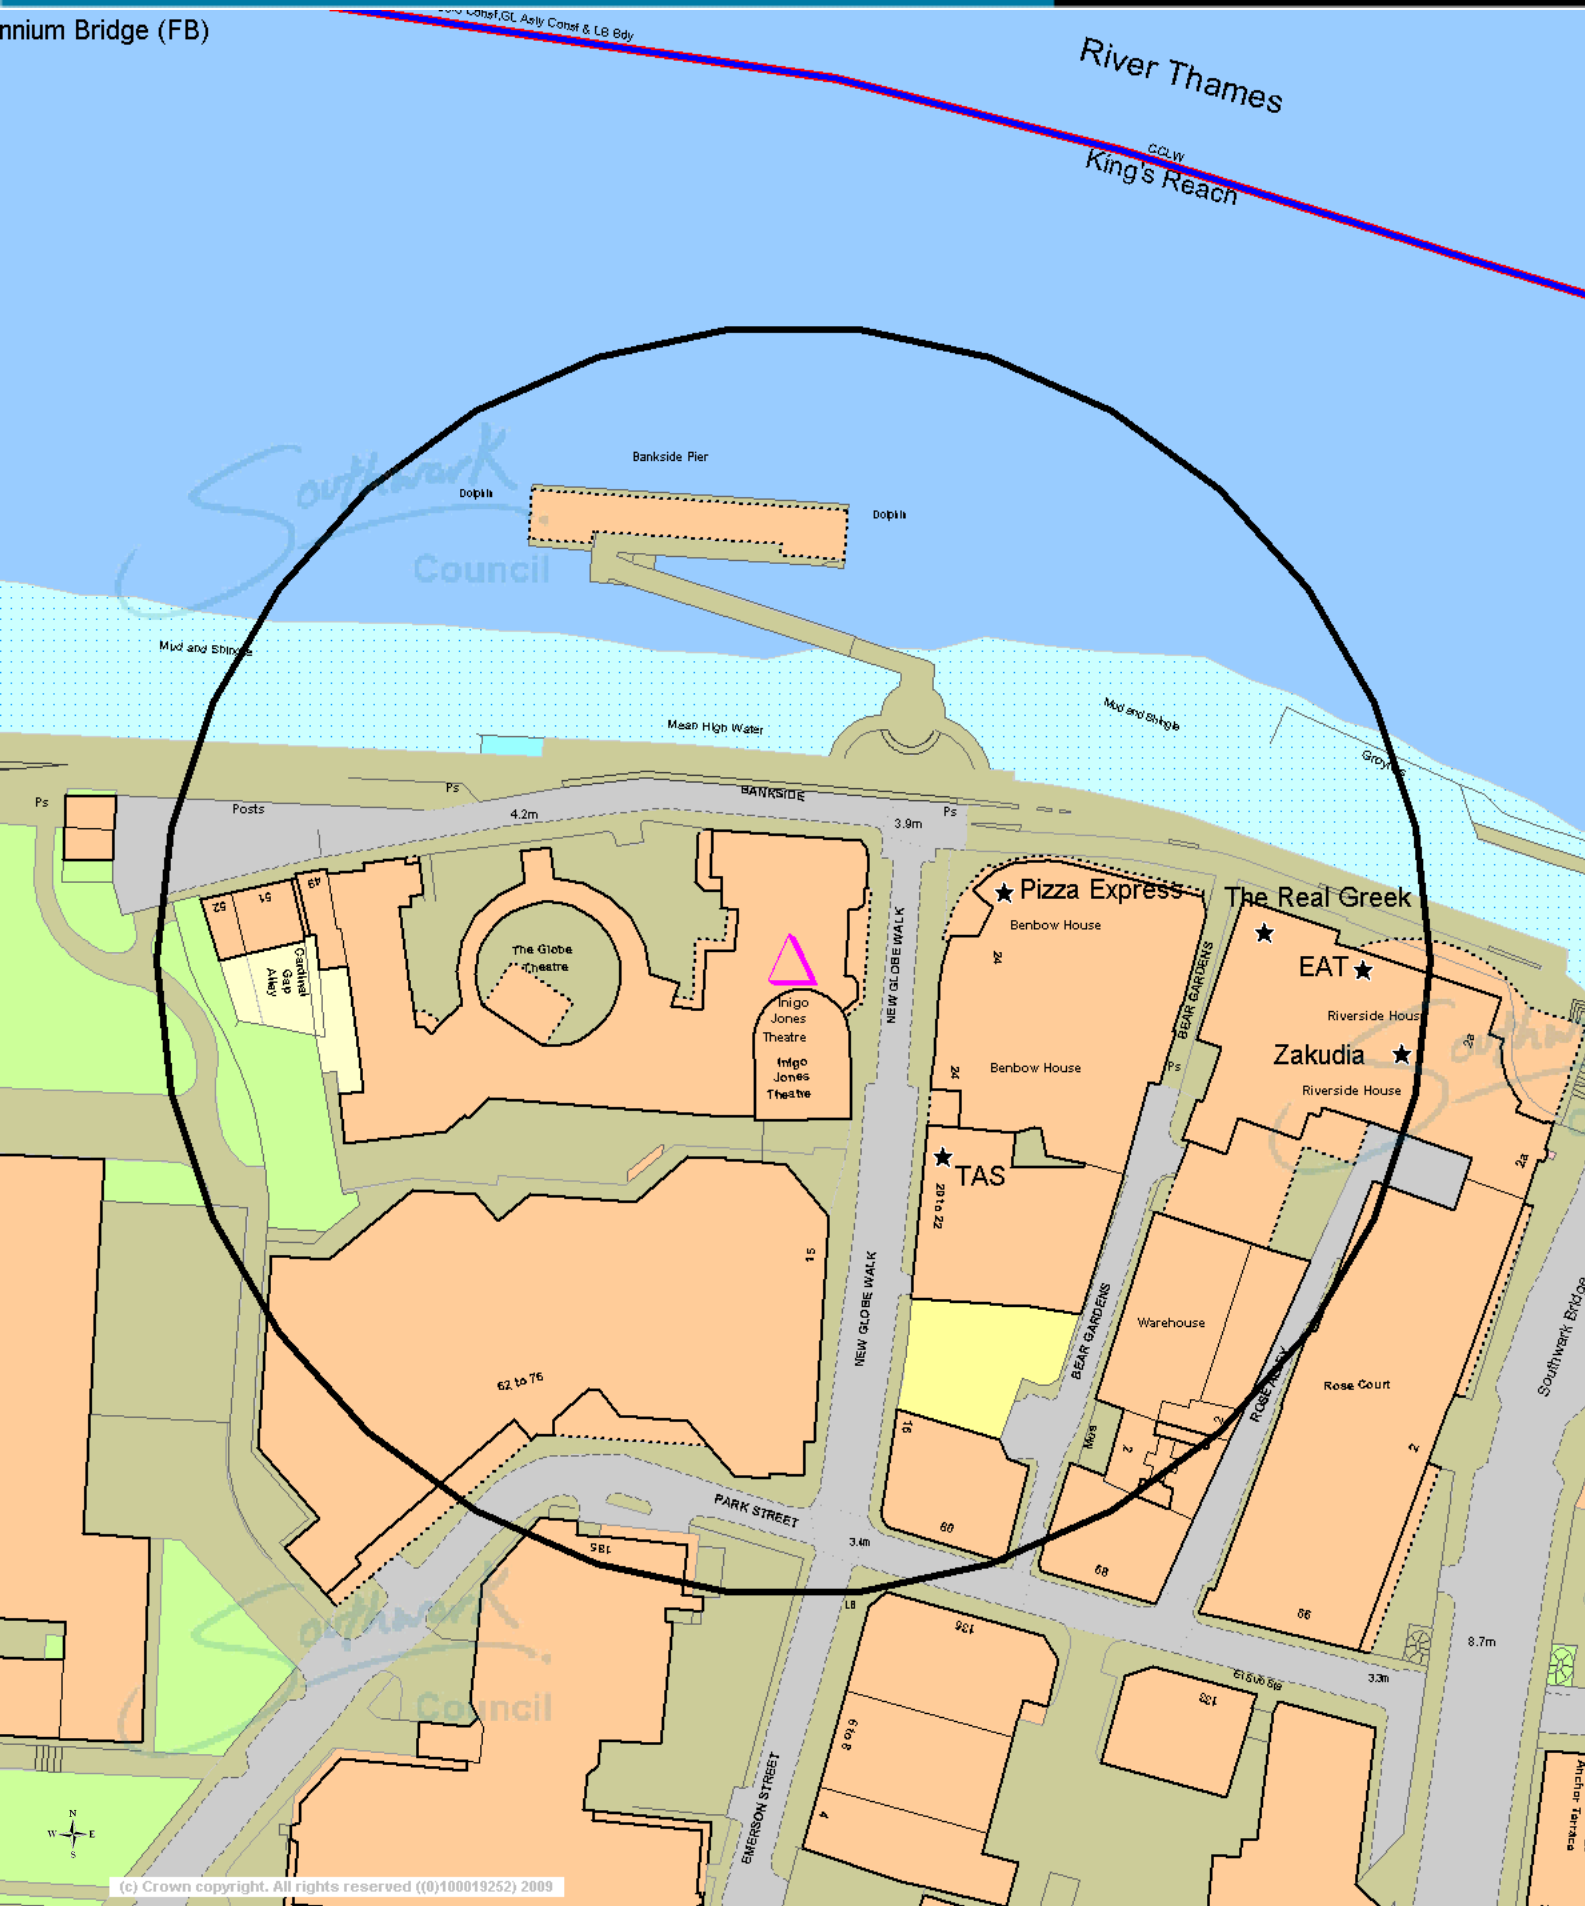

Date 11/1/2010

Millennium Bridge (FB)

(c) Crown copyright. All rights reserved ((0)100019252) 2009

Scale 1/1190

Licensing